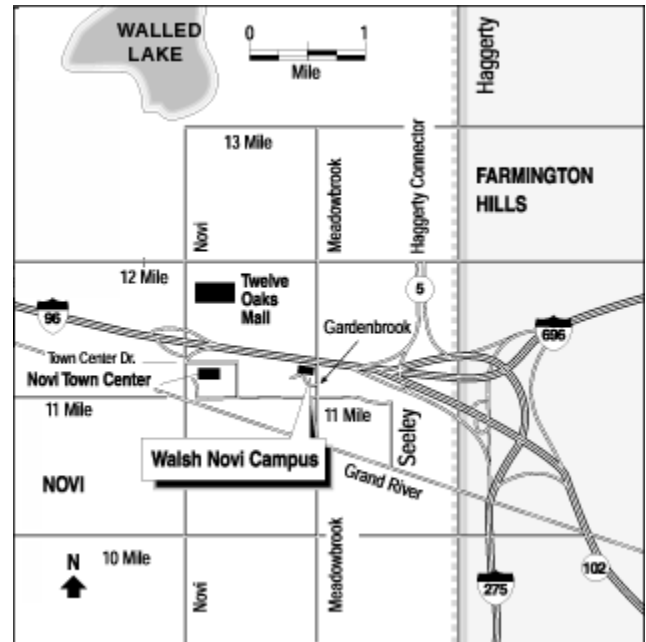

MACRAO's Registrars' Drive In Workshop

April 4, 2008,

10:00am - 3:00pm

Novi, Michigan

Directions:

Walsh College, **Novi Campus**

41500 Gardenbrook Road

Novi, MI 48375-1313

Ph: 248-349-5454

The Novi Campus is located north of Eleven Mile Road, south of I-96 and west of Meadowbrook Road on Gardenbrook Road. Turn west onto Gardenbrook Road.

Please go to [Mapquest](#) for more detailed directions.

Lodging/Accommodations:

AREA HOTELS (near Walsh College Novi Campus)

- | | |
|---|--------------|
| Courtyard by Marriott..... | 248-380-1234 |
| 42700 W. Eleven Mile Road, Novi, MI | |
| Townplace Suites by Marriott..... | 248-380-2820 |
| 42600 West Eleven Mile Road, Novi, MI | |
| Wyndam Garden..... | 248-344-8800 |
| 42100 Crescent Boulevard, Novi, MI (by the Town Center) | |
| Hotel Baronette..... | 248-349-7800 |
| 27790 Novi Road, Novi, MI (by the Twelve Oaks Mall) | |
| Doubletree..... | 248-348-5000 |
| 27000 Sheraton, Novi, MI (by West Oaks Plaza) | |
| Novi Hilton..... | 248-349-4000 |
| 21111 Haggerty Road, Novi, MI (by I-275) | |
| Livonia Marriott..... | 734-462-3100 |
| 37700 Six Mile Road, Novi, MI | |